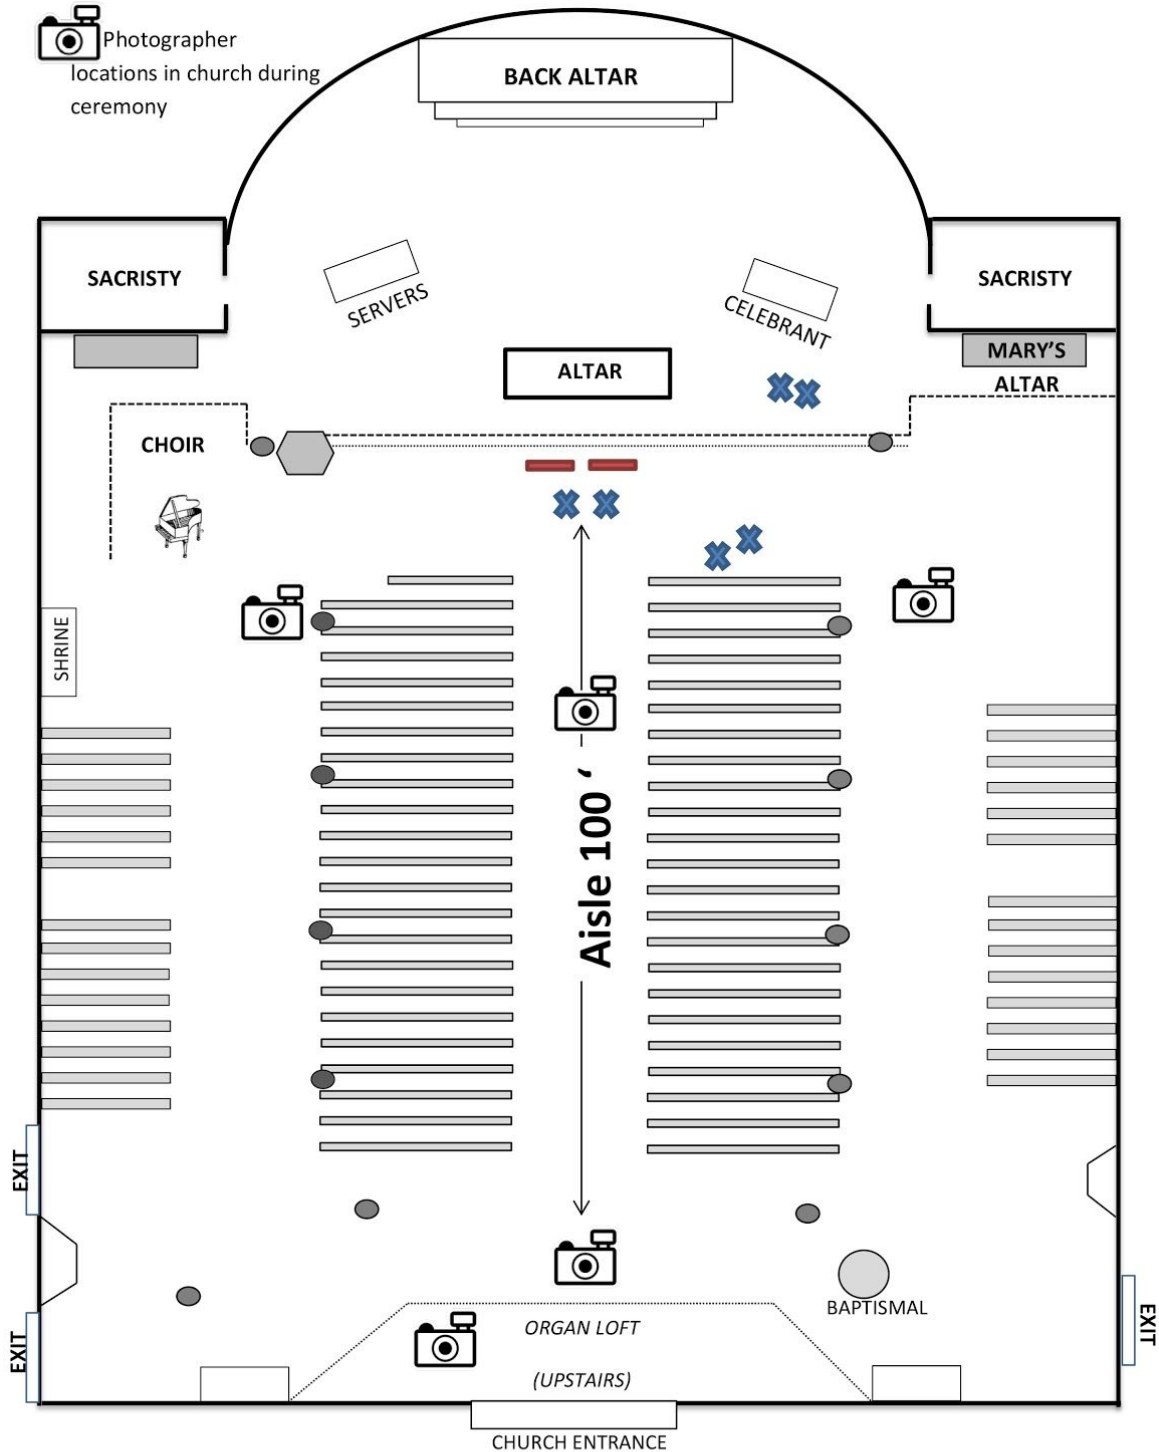

IMMACULATE CONCEPTION
AND ST. JOSEPH PARISH

A family of families

ST. JOSEPH CHURCH FLOORPLAN

● Church Pillars

■ Option to kneel for Bride & Groom – can add MOH & BM kneels

✕ Option to sit in chairs for Bride & Groom – can add MOH & BM chairs on altar